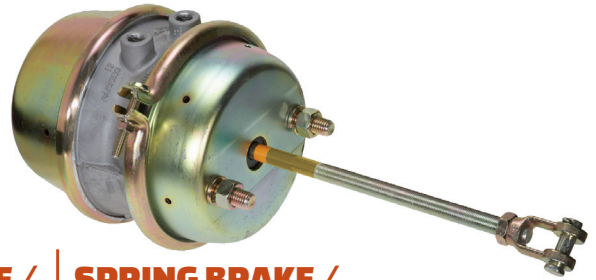

CONWAY BEAM AUGUST 2023 SPECIALS

ROADCHOICE BRAKE CHAMBERS

PIGGYBACK KIT / STANDARD

SKU: 1000 - PB3030K
INCLUDES: PIGGYBACK,
CLAMP, DIAPHRAGM

\$49.50
EACH

SAVE 18%

PIGGYBACK KIT / LONG STROKE

SKU: 1000 - PB3030LSK
INCLUDES: PIGGYBACK,
CLAMP, DIAPHRAGM

\$57.50
EACH

SAVE 18%

SPRING BRAKE / STANDARD

SKU: 1000 - SB3030STD

\$52.00
EACH

SAVE 16%

SPRING BRAKE / LONG STROKE

SKU: 1000 - SB3030LS

WEBB BALANCED
BRAKE DRUM

DIRECT REPLACEMENT FOR
GUNITE 3600AX
SKU: 2335 - 66864B20

SAVE \$39.92

\$139.00
EACH

EXIDE GROUP 31 BATTERY

SKU: 3551-PX31925C

SAVE \$32.04

\$93.50
EACH